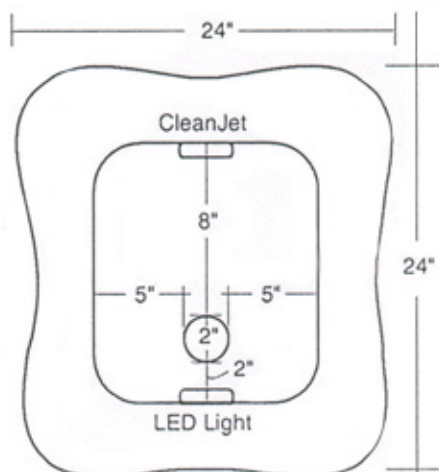

SPECIFICATIONS

Weight 60lbs. (27kg)

Dimensions 24" x 24" x 12"

Bowl Capacity 4 US gal (15L)

AVAILABLE COLOURS

Clear

Amber

Blue

Azurlite

Evergreen

Black

Installation

Use a clear, bonding silicone to affix bowl to the surface.

Note

It is not recommended to recess the surface to place bowl in or build a skirt around the sides of the bowl.